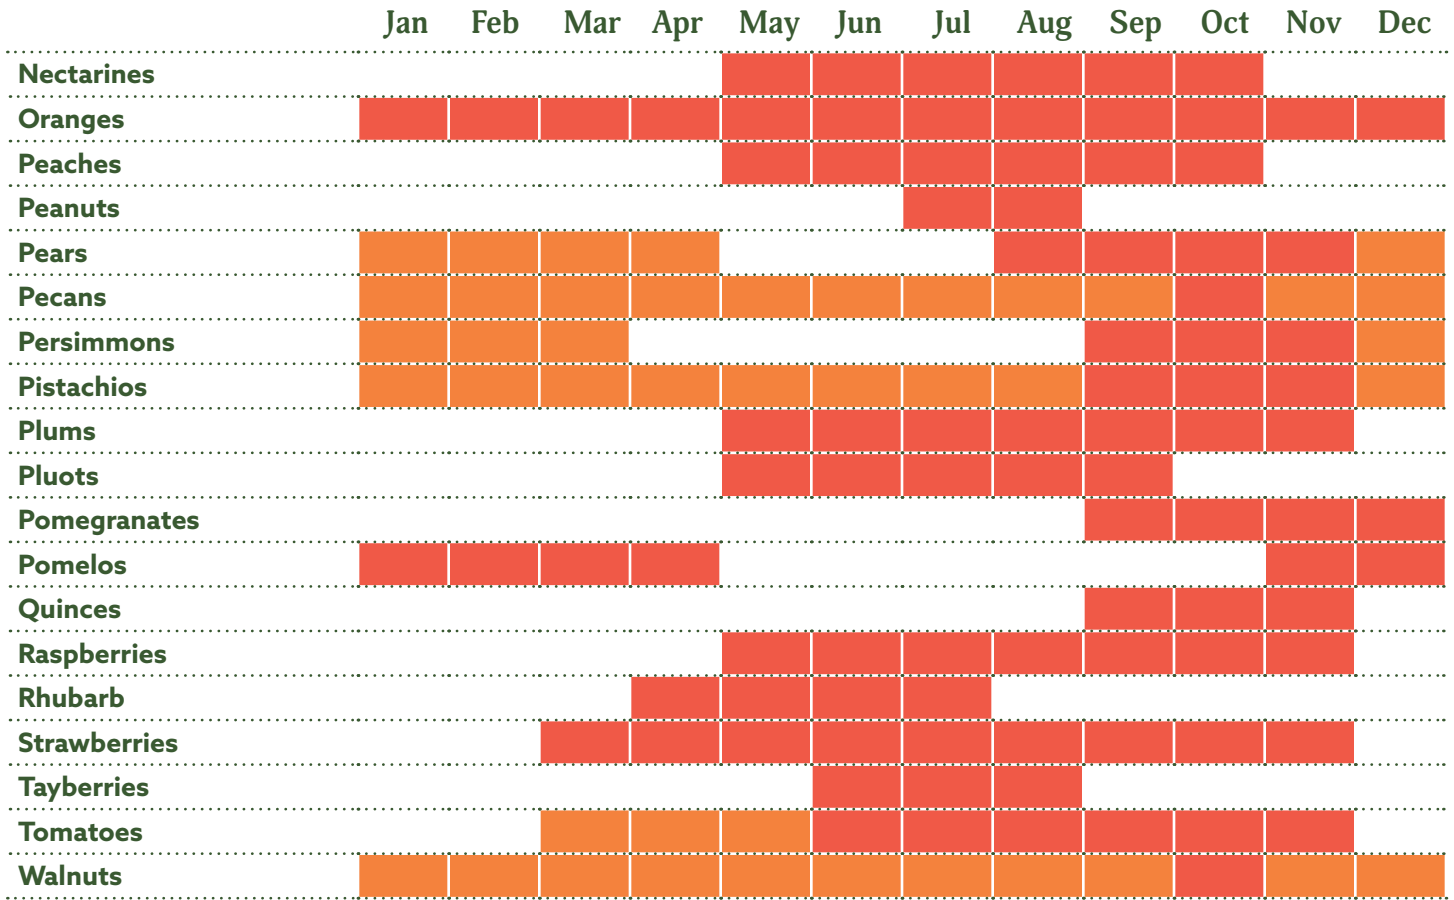

## Fruit & Nuts Seasonality Chart for Bay Area Farmers Markets

The following chart represents general produce availability at Bay Area farmers markets. Keep in mind that every year is different, and individual varieties have different harvest times. If you are outside of Northern California, this chart might not apply to your growing region. Learn more at [foodwise.org](http://foodwise.org).

 In season       In the market but not within its natural harvest season (i.e., cold storage or hot house production)

Please contact Foodwise at [info@foodwise.org](mailto:info@foodwise.org) before reproducing or distributing this chart.