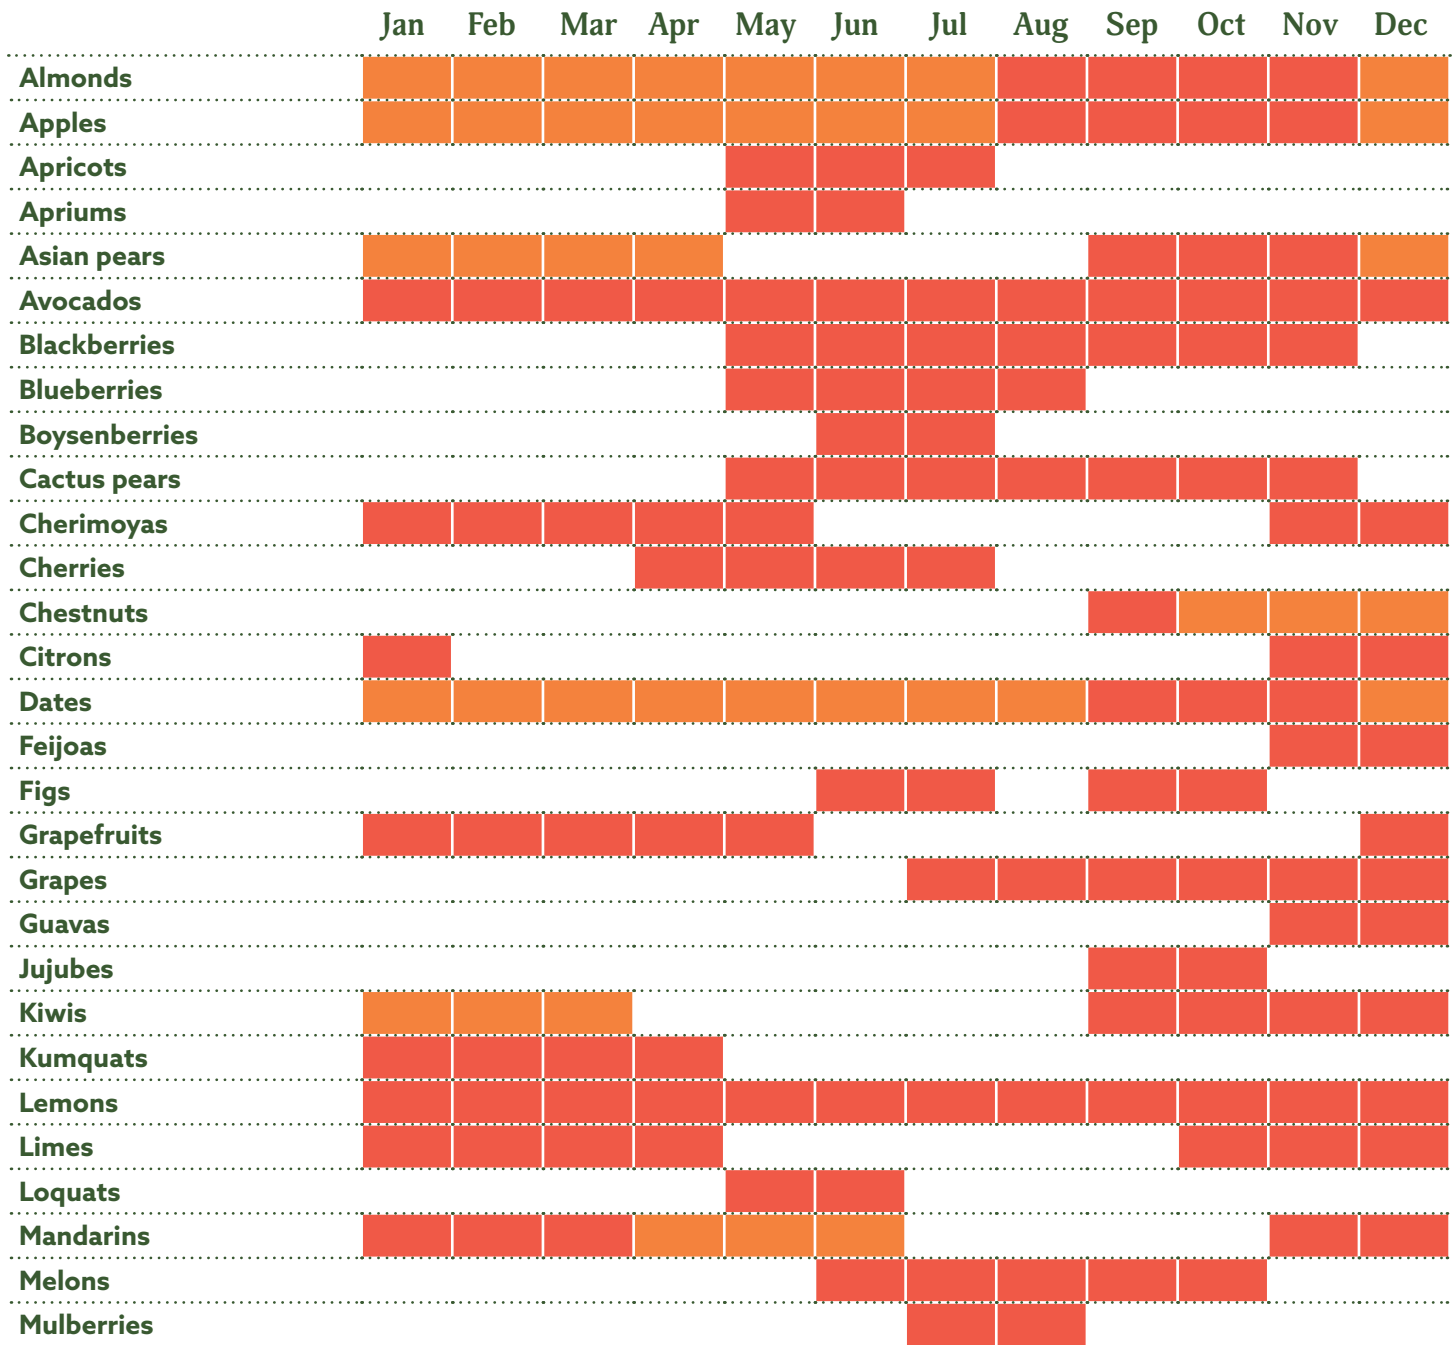

Fruit & Nuts Seasonality Chart for Bay Area Farmers Markets

The following chart represents general produce availability at Bay Area farmers markets. Keep in mind that every year is different, and individual varieties have different harvest times. If you are outside of Northern California, this chart might not apply to your growing region. Learn more at foodwise.org.

In season   In the market but not within its natural harvest season (i.e., cold storage or hot house production)